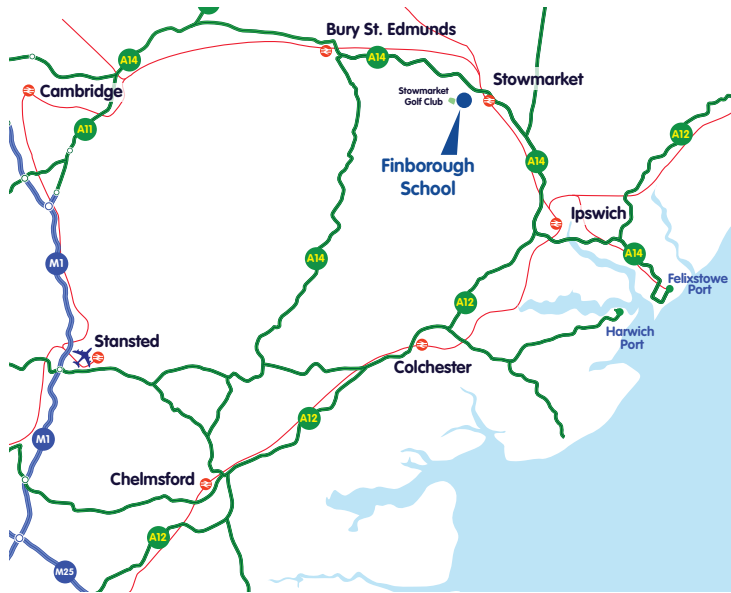

FINBOROUGH SCHOOL

The best preparation for life

From London

Take the M11 towards Cambridge. Exit at junction 9 towards Newmarket/A11/ Norwich. Join the A14 towards Newmarket/Ipswich. Exit the A14 at Junction 49. Follow directions as from Cambridge/Bury St Edmunds.

From Ipswich

Take the A14 towards Cambridge/Bury St Edmunds. Exit the A14 at Junction 49. Follow directions as from Cambridge/Bury St Edmunds.

From Colchester

Take the A12 Northbound towards Harwich/Felixstowe/Colchester. Exit onto the A14 towards Cambridge/Bury St Edmunds. Take the A14 towards Cambridge/Bury St Edmunds. Exit the A14 at Junction 49. Follow directions as from Cambridge/Bury St Edmunds.

From Cambridge/Bury St Edmunds

Exit the A14 at Junction 49. At the roundabout take the second exit towards Stowmarket A1308. At the roundabout take the first exit towards Stowmarket A1308/Gt Finborough B1115. At the roundabout take the second exit. At the traffic lights turn right onto the B1115 towards Gt Finborough. Follow the road for approximately 4 miles until you enter Great Finborough. Just after the village sign the school will be on your right.